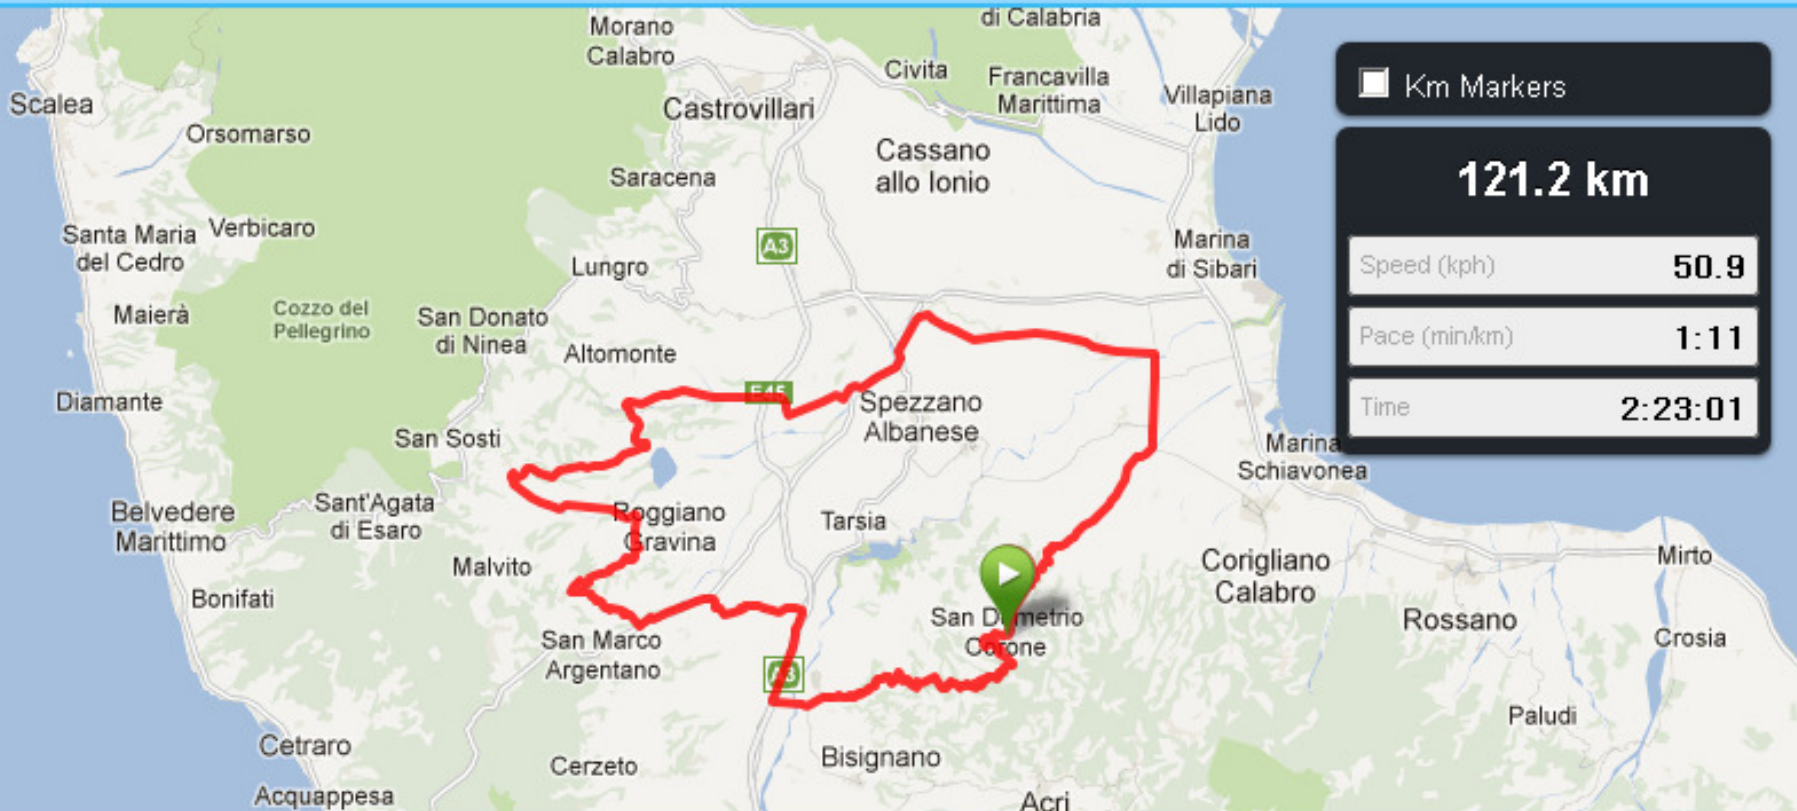

Colli Arbreshe 2012

Send to Device Share

+ - Map Satellite

Km Markers

121.2 km

Speed (kph)	50.9
Pace (min/km)	1:11
Time	2:23:01

Elevation ▾